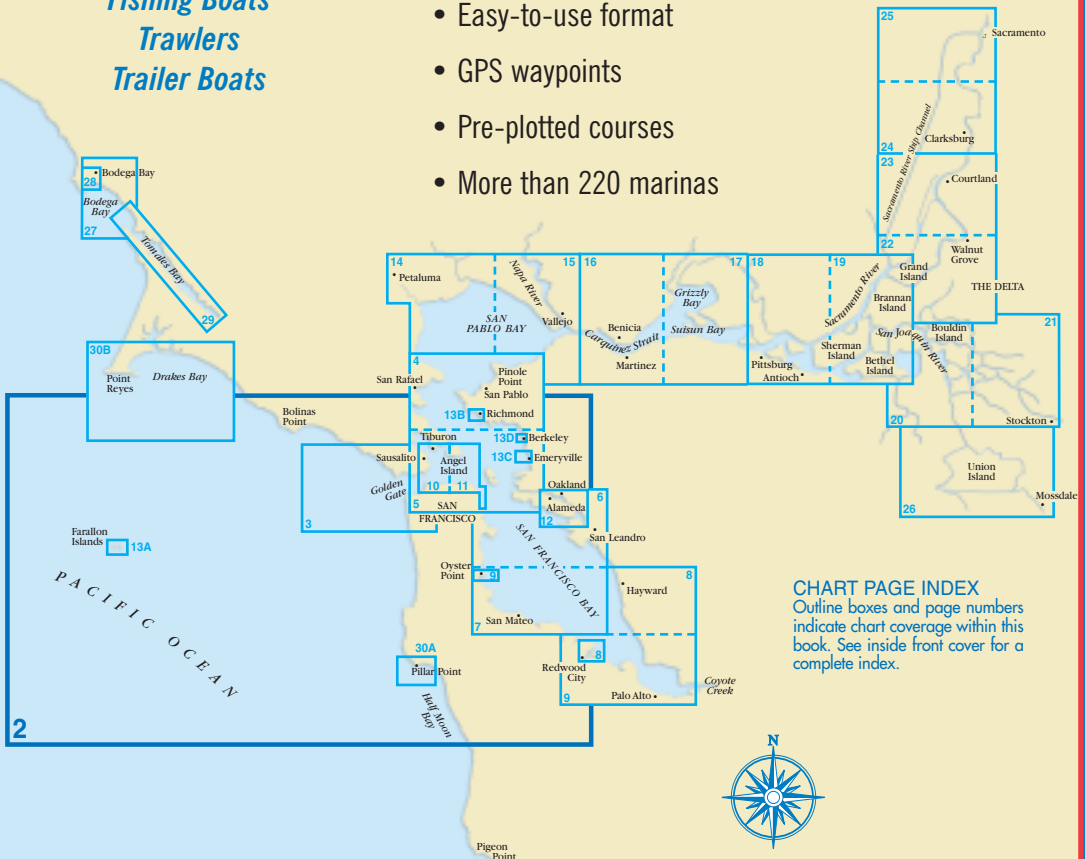

# San Francisco Bay and The Delta

Lat/Long  
Waypoints for  
**GPS**

IDEAL FOR  
*Sailors*  
*Fishing Boats*  
*Trawlers*  
*Trailer Boats*

- 31 pages of full-color charts
- Waterproof, tear-resistant pages
- Easy-to-use format
- GPS waypoints
- Pre-plotted courses
- More than 220 marinas

**CHART PAGE INDEX**  
 Outline boxes and page numbers  
 indicate chart coverage within this  
 book. See inside front cover for a  
 complete index.