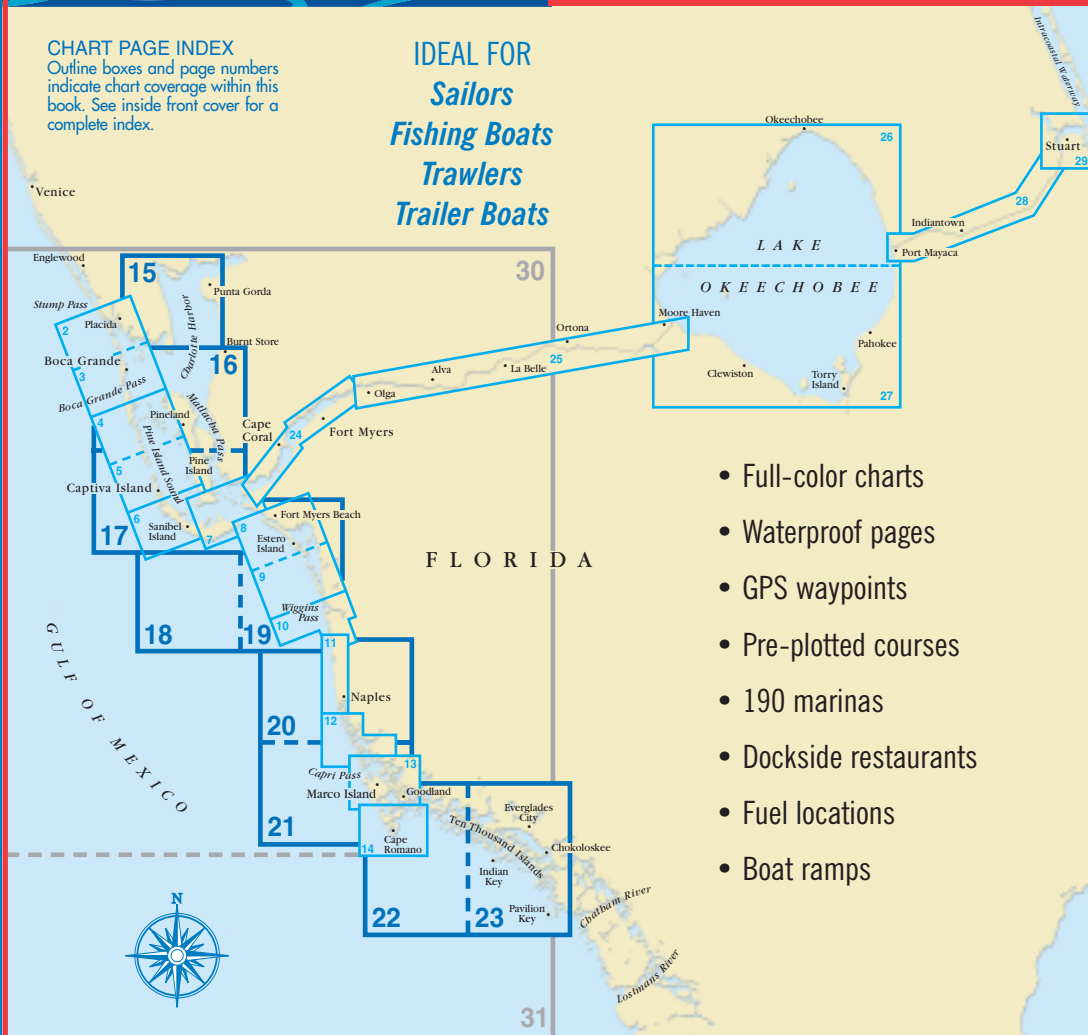

MAPTECH[®]
WATERPROOF
CHARTBOOK

Boca Grande to Marco Island

including the
 Okeechobee Waterway

Lat/Long
 Waypoints for
GPS

CHART PAGE INDEX
 Outline boxes and page numbers indicate chart coverage within this book. See inside front cover for a complete index.

IDEAL FOR
Sailors
Fishing Boats
Trawlers
Trailer Boats

- Full-color charts
- Waterproof pages
- GPS waypoints
- Pre-plotted courses
- 190 marinas
- Dockside restaurants
- Fuel locations
- Boat ramps