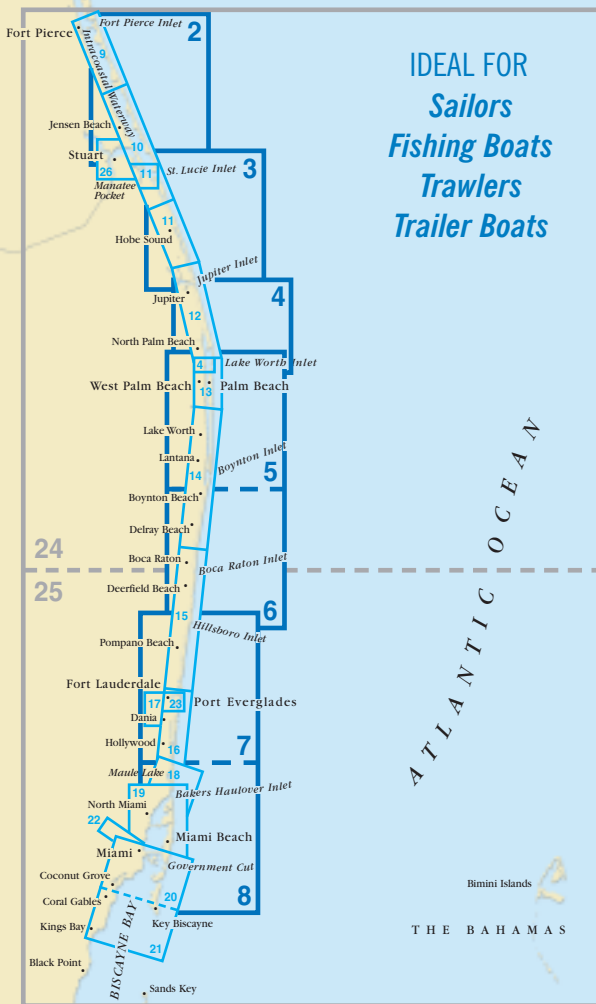

MAPTECH[®]
WATERPROOF
CHARTBOOK

South Florida

Miami to Fort Pierce

Lat/Long
 Waypoints for
GPS

CHART PAGE INDEX

Outline boxes and page numbers indicate chart coverage within this book. See inside front cover for a complete index.

FLORIDA

- Full-color charts
- Waterproof pages
- GPS waypoints
- 280 marinas
- Dockside restaurants
- Fuel locations
- Boat ramps

IDEAL FOR
Sailors
Fishing Boats
Trawlers
Trailer Boats